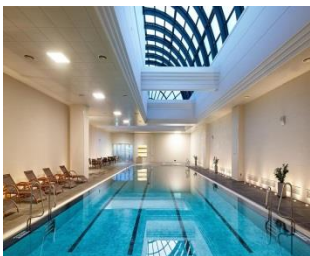

[경상/부산권] 롯데호텔 부산

| 시설명	롯데호텔 부산
| 소재지	부산광역시 부산진구 가야대로 772
| 연락처 / 홈페이지	051-810-1000 / https://www.lottehotel.com/busan-hotel/ko.html
| 체크인 / 체크아웃	14시 / 12시
| 객실 타입	10평 패밀리 트윈 / 취사불가 (1박당 2인 조식 포함)
| 객실 구조	원룸+화장실
| 정원	기준 3인 / 최대 4인(성인2+아동2)
| 추가 이용 금액	*엑스트라베드:60,500원 *조식:성인 25,000원/소인 19,000원(프론트 구입시)
| 부대 시설	수영장, 사우나, 피트니스 센터, 레스토랑, 베이커리, 바&라운지, 비즈니스 센터 등
| 주변 관광지	해운대 해수욕장, 오륙도스카이워크, 광안리 해수욕장, 자갈치시장 등
| 준공 연도	1997년 (리모델링 : 2017년)
| 부가서비스	*1박당 2인 조식 제공 *사전요청 시 엑스트라베드 1채 무료제공(베드 소진시 제공 불가) *피트니스 (헬스 및 사우나) 1일 2인기준 무료 *사전예약 시 부산투어 프로그램 제공 (4인기준 1회, 사전예약)

▼부대시설

▼주변관광지

▼객실사진