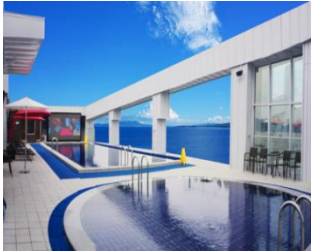

[전라권] 여수 베네치아 호텔&리조트

| 시설명	베네치아 호텔&리조트
| 소재지	전라남도 여주시 오동도로 61-13
| 연락처 / 홈페이지	061-664-0001 / http://www.yeosuvenezia.com/
| 체크인 / 체크아웃	15시 / 11시
| 객실 타입	10평 디럭스패밀리트윈 / 취사 가능
| 객실 구조	원룸(더블+싱글)+화장실
| 정원	기준 3인 / 최대 4인(성인 2+아동 2)
| 추가 이용 금액	*인원 및 침구추가(1박,1채): 22,000원 *조식: 27,500원
| 부대 시설	시네마홀, 피트니스 센터, 키즈카페, 실내골프장, 오락실, 스크린사격장 등
| 주변 관광지	몽돌해수욕장, 여수 아쿠아플라넷, 만성리 검은 모래해변, 금오도, 돌산공원 등
| 준공년도	2018년
| 부가서비스	*사전 요청시 엑스트라베드 및 취사도구 무료 *피트니스 센터, 실내 당구장, 와이파이 이용무료 *토파즈(뷔페레스토랑)10%, 남자사우나50%, 스크린골프/실내테니스 30% 할인 *사전 요청시 취사도구, 엑스트라베드, 유아침대 등 제공

▼부대시설

▼주변관광지

▼객실사진